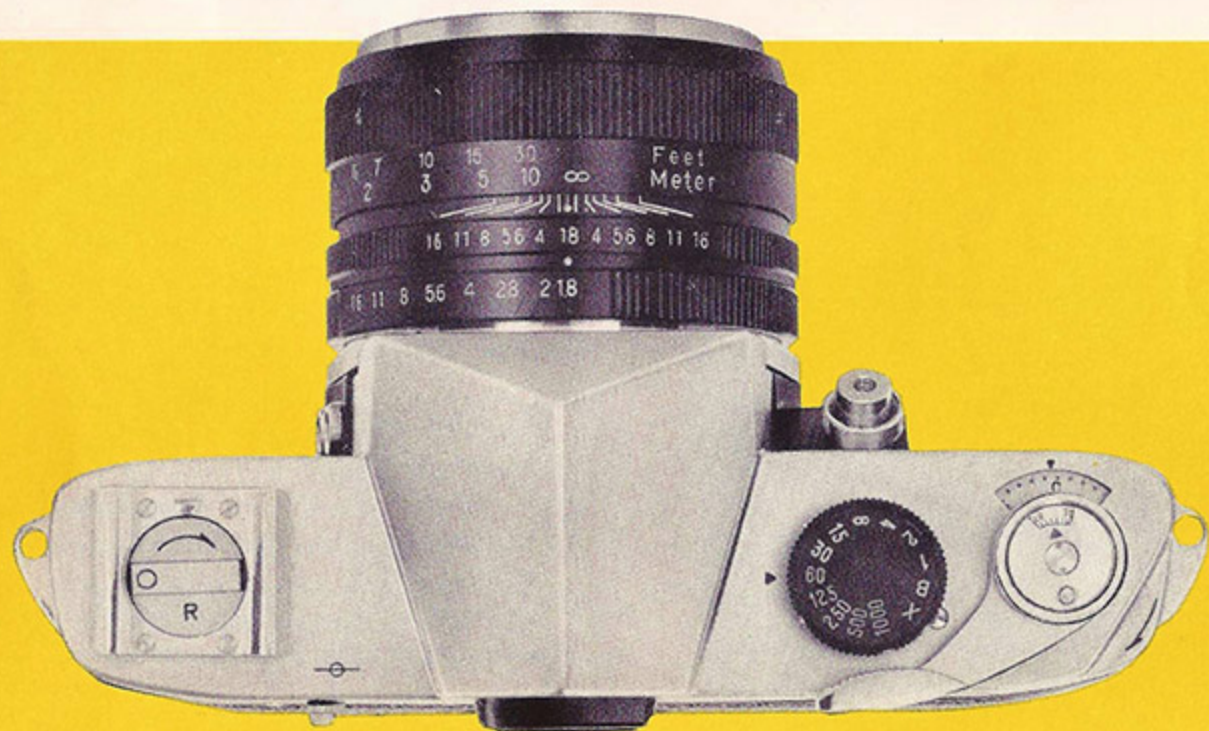

YASHICA

YASHICA INC., 234 FIFTH AVENUE, NEW YORK 1, N. Y.

Printed in U.S.A.