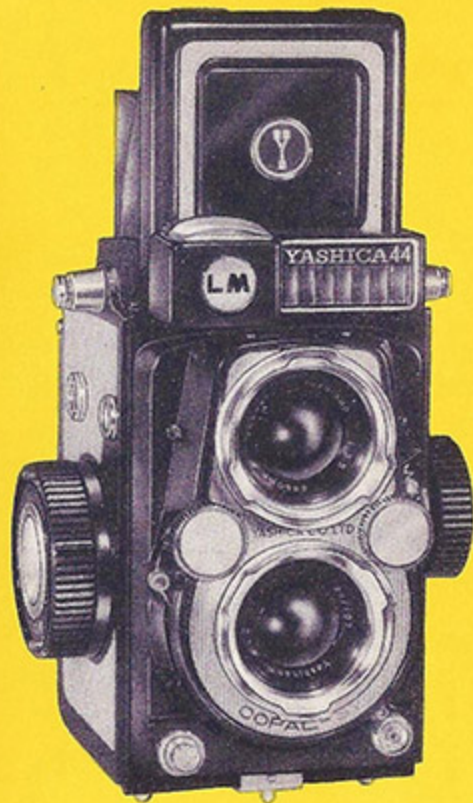

#127

YASHICA 44LM

small-size reflex with built-in meter

Handy size twin-lens reflex with all the advantages of lighter weight, yet gives full, crisp black and white pictures and rich color slides that fill the screen . . . plus semi-automatic film advance and built-in light meter.

features

- Matched Yashinon f/3.5, 60mm lenses
- Semi-automatic film advance with built-in counter
- Rugged built-in exposure meter
- Copal SV shutter with speeds to 1/500 sec. and self timer
- Thumb wheel lens and shutter settings visible while focusing
- Fresnel focusing screen with pop-up magnifier and sports finder
- Built-in M and X flash sync

$59.95 (case $10)

ACCESSORIES

Lens shades: slip-on, $3.95; bayonet, $4.95.

Close-up lens sets: 14-18 or 16-26" range-slip-on, $6.95, bayonet, $7.95.

Full-size hand grip, $6.95.

44-size hand grip, $5.95.

YASHICA A

Full-size twin-lens reflex with manual film advance, matched Yashikor f/3.5 lenses.

$29.95 (case $6)

YASHICA D

Full-size twin-lens reflex with semi-automatic film advance, thumb wheel settings and matched Yashikor f/3.5 lenses.

$49.95 (case $10)

YASHICA 635

Dual format full-size twin lens reflex converts from 120 to 35mm film. Includes conversion kit. Eveready case available at $10 extra.

$69.95 (includes compartment case)